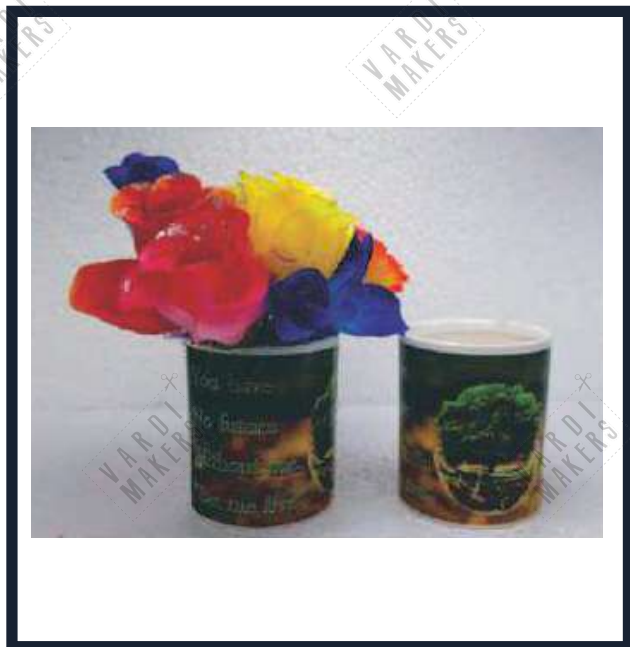

Product Code No : CW-131 PT 47
Product Name : Sublimation Mug
Height : 3.6"
Capacity : 350ml
Cost : Rs. 110/-