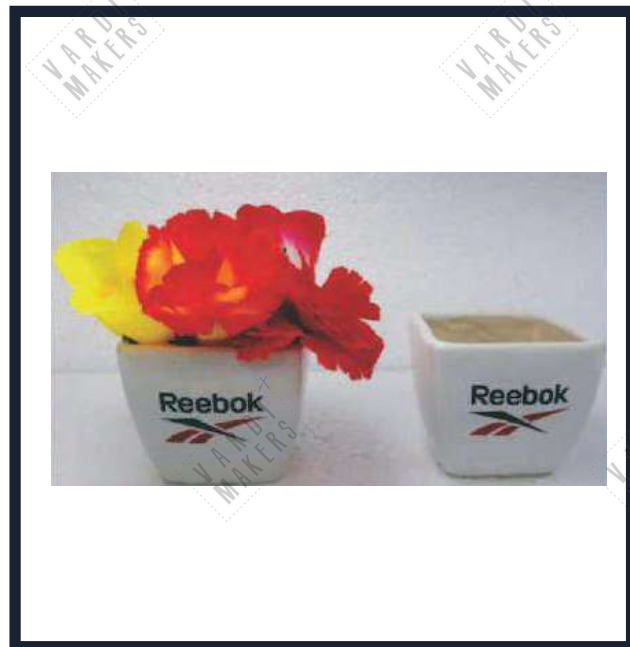

Product Code No : CW-138 PT 49
Product Name : Mug
Height : 3.5"
Capacity : 300ml
Cost : Rs. 130/-

Product Code No : CW-138 PT 13
Product Name : Mug
Height : 3.5"
Capacity : 400ml
Cost : Rs. 140/-