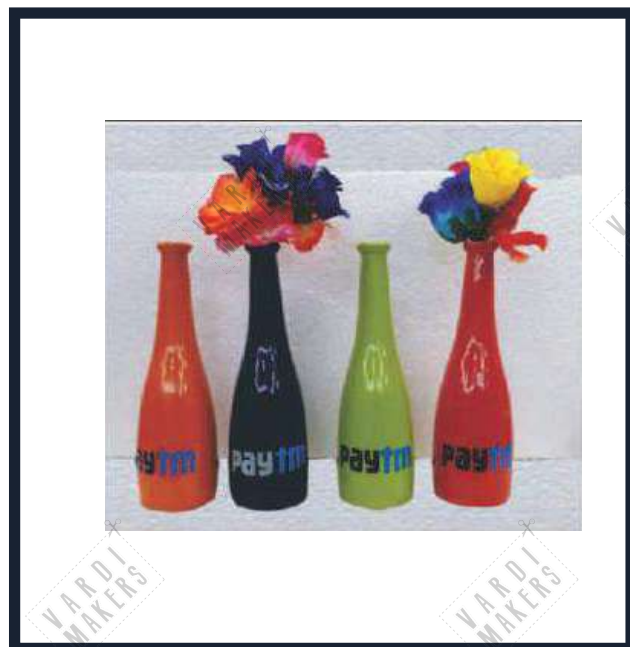

Product Code No : CW-138 PT 73
Product Name : Mug
Height : 12"
Capacity : 1000ml
Cost : Rs. 320/-