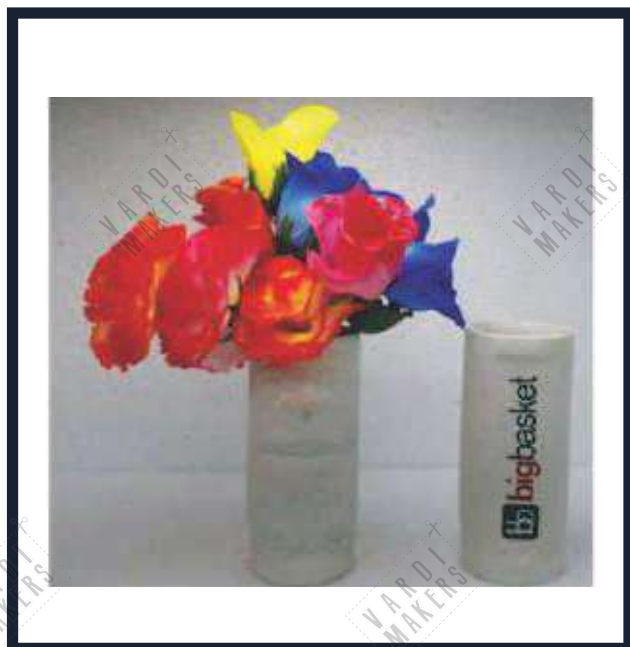

Product Code No : CW-136 PT 34
Product Name : Mug
Height : 6.2"
Capacity : 400ml
Cost : Rs. 160/-