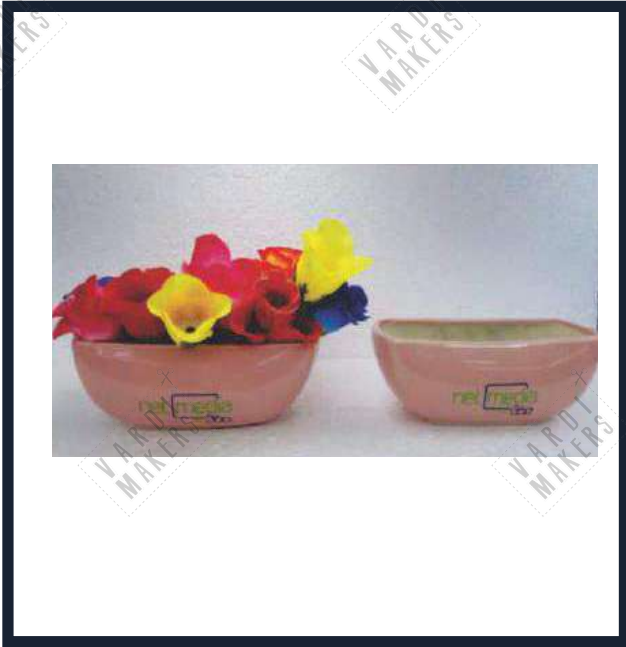

Product Code No : CW-137 PT 40
Product Name : Mug
Height : 3.25"
Capacity : 1000ml
Cost : Rs. 180/-