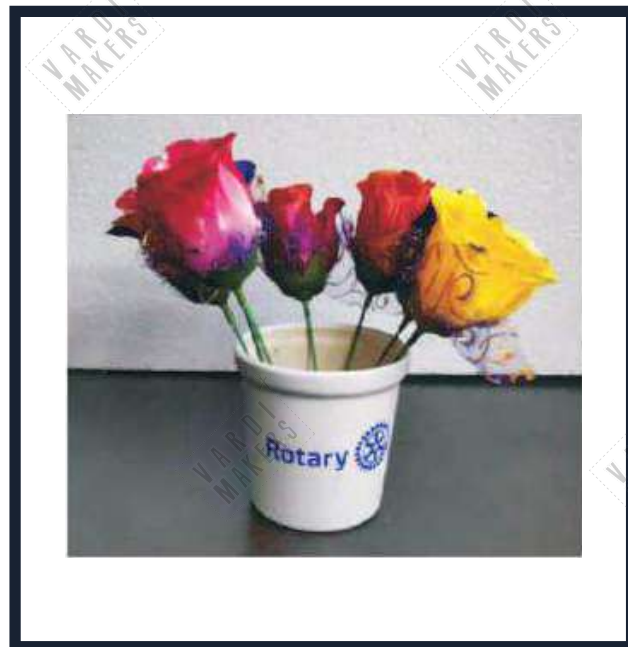

Product Code No : CW-139 ST 7F
Product Name : Flower Pot
Height : 3.8"
Capacity : 340ml
Cost : Rs. 140/-