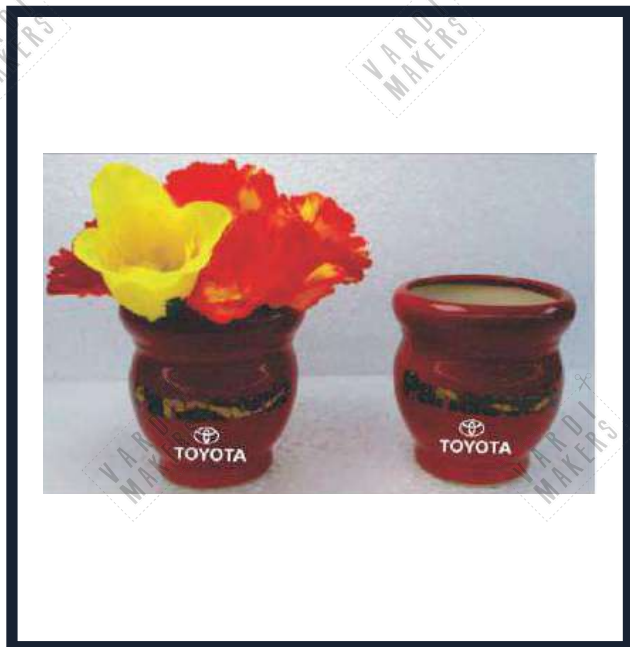

Product Code No : CW-139 PT 14C
Product Name : Flower Pot
Cost : Rs. 340/-

Product Code No : CW-139 PT 13A
Product Name : Flower Pot
Height : 4.5"
Capacity : 420ml
Cost : Rs. 190/-