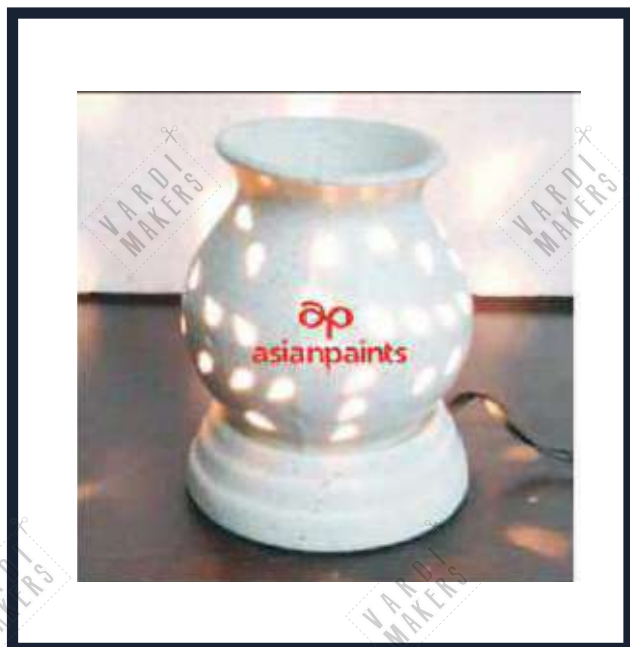

Product Code No : CW-140 ST 7
Product Name : Electric Burner
Oil Defuser
Height : 5"
Cost : Rs. 230/-