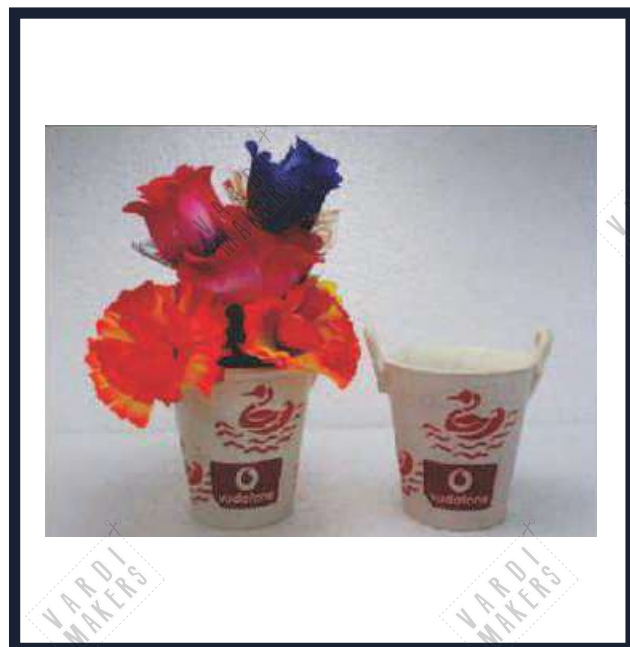

Product Code No : CW-136 PT 35
Product Name : Mug
Height : 4"
Capacity : 380ml
Cost : Rs. 160/-