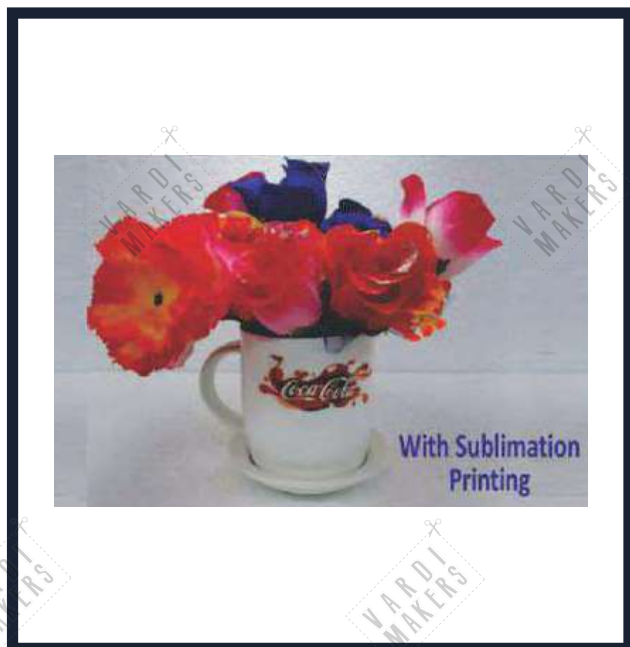

Product Code No : CW-131 PT 53
Product Name : Sublimation Mug
Height : 3.7"
Capacity : 390ml
Cost : Rs. 130/-