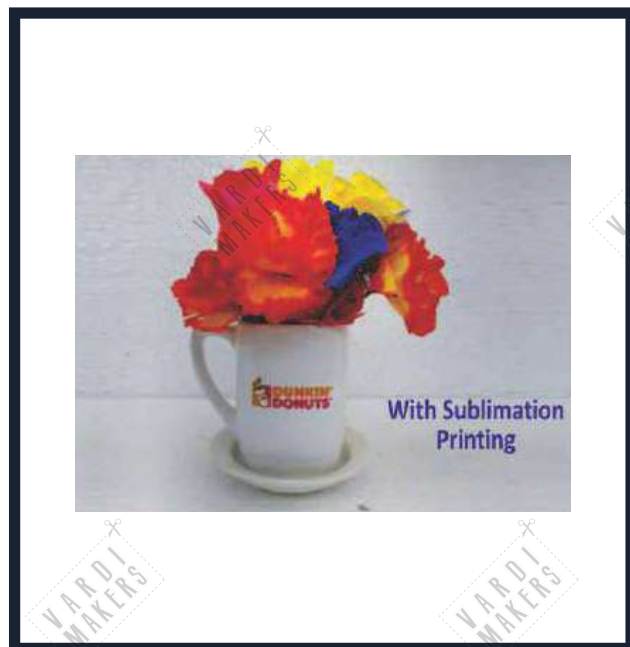

Product Code No : CW-131 PT 54
Product Name : Sublimation Mug
Height : 4"
Capacity : 400ml
Cost : Rs. 130/-