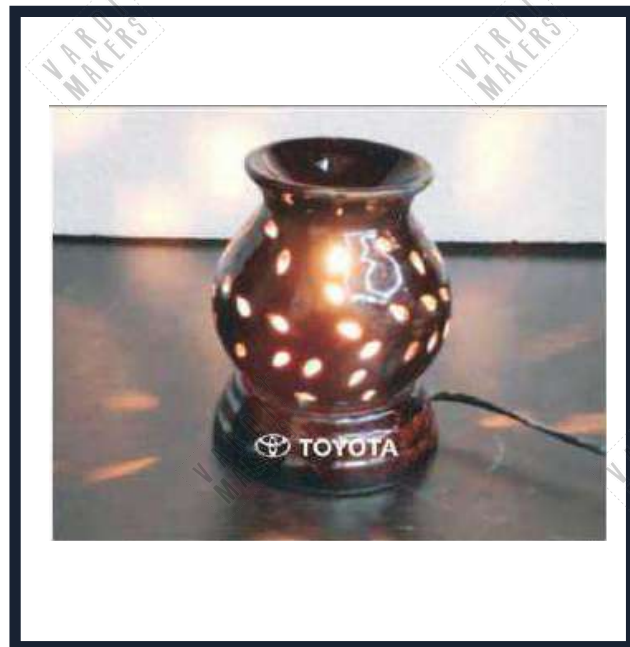

Product Code No : CW-139 PT 14C
Product Name : Flower Pot
Cost : Rs. 340/-

Product Code No : CW-139 PT 15C
Product Name : Flower Pot
Cost : Rs. 340/-

Product Code No : CW-139 PT 13A
Product Name : Flower Pot
Height : 4.5"
Capacity : 420ml
Cost : Rs. 190/-