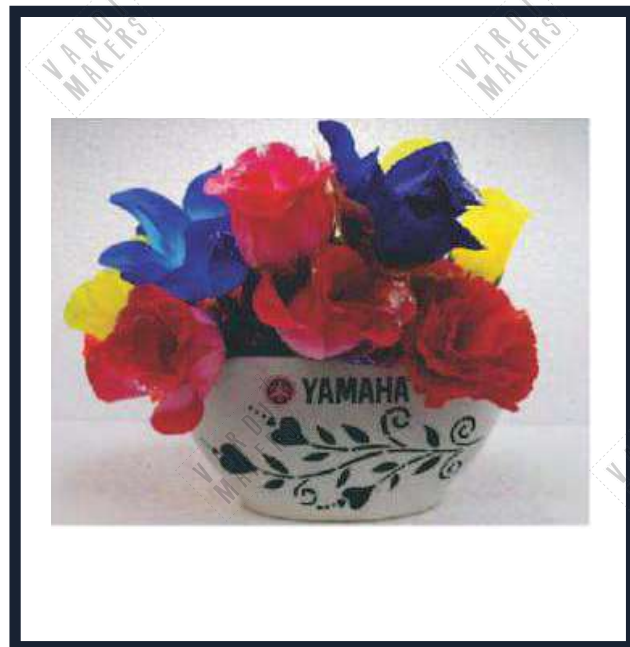

Product Code No : CW-137 PT 11
Product Name : Mug
Height : 2.1"
Capacity : 180ml
Cost : Rs. 130/-

Product Code No : CW-137 PT 41
Product Name : Mug
Height : 3.5"
Capacity : 880ml
Cost : Rs. 160/-