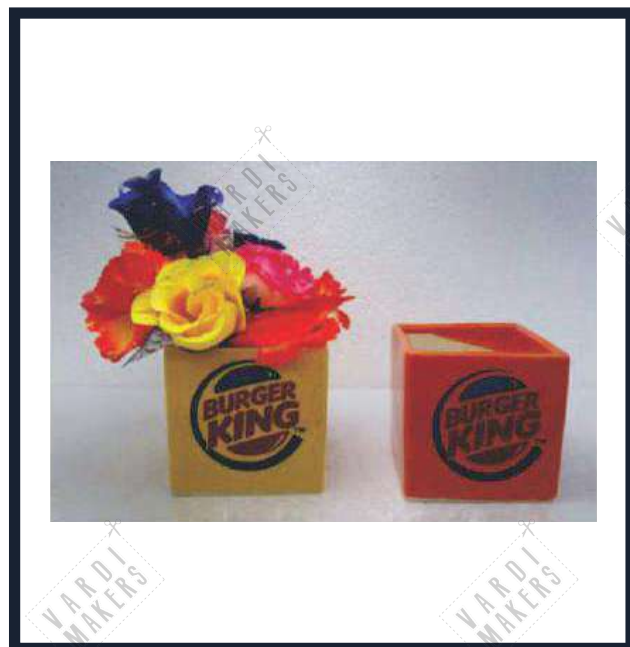

Product Code No : CW-137 PT 39
Product Name : Mug
Height : 4.2"
Capacity : 720ml
Cost : Rs. 160/-