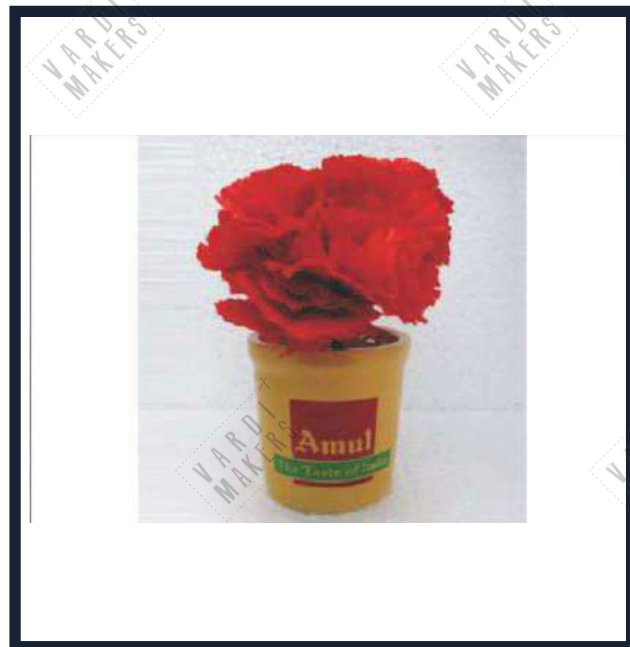

Product Code No : CW-130 PT 2
Product Name : Flower Pot
Height : 2.25"
Capacity : 120ml
Cost : Rs. 52/-

Product Code No : CW-130 PT 4
Product Name : Flower Pot
Height : 3.5"
Capacity : 300ml
Cost : Rs. 116/-