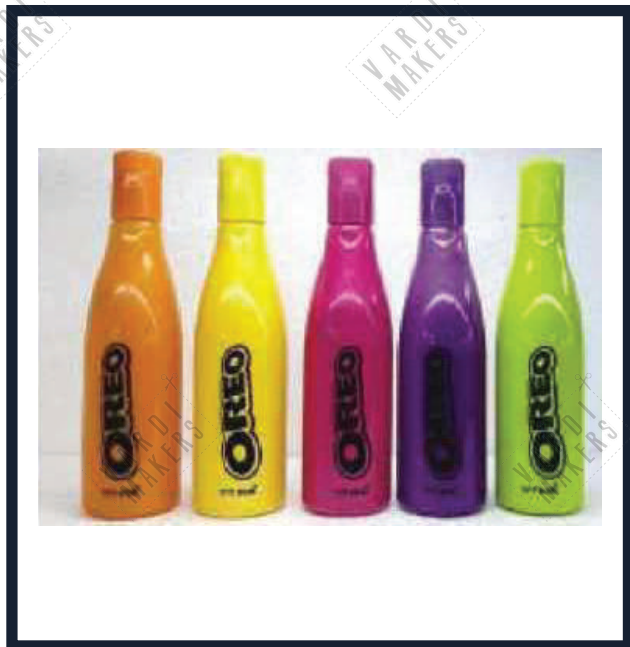

Product Code No : CW-72 SP 42A
Product Name : Sipper Bottle
Capacity : 700ml
Cost : Rs. 72/-

Product Code No : CW-72 PB 1
Product Name : Sipper Bottle
Capacity : 1000ml
Cost : Rs. 72/-