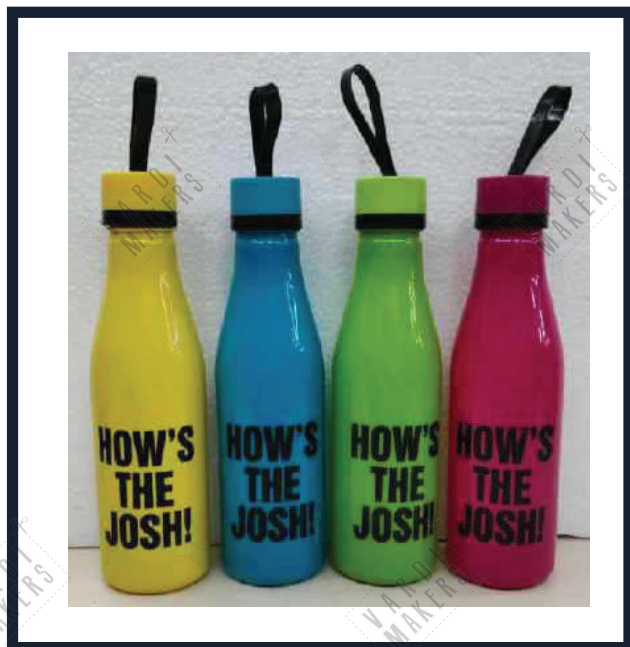

Product Code No : CW-59 RN 33
Product Name : Bottle
Capacity : 1000ml
Cost : Rs. 148/-