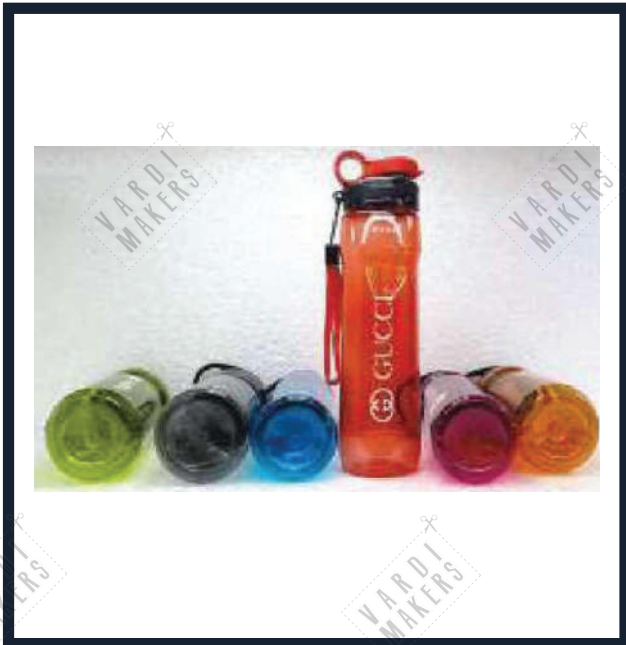

Product Code No : CW-72 SP 42A
Product Name : Sipper Bottle
Capacity : 700ml
Cost : Rs. 72/-