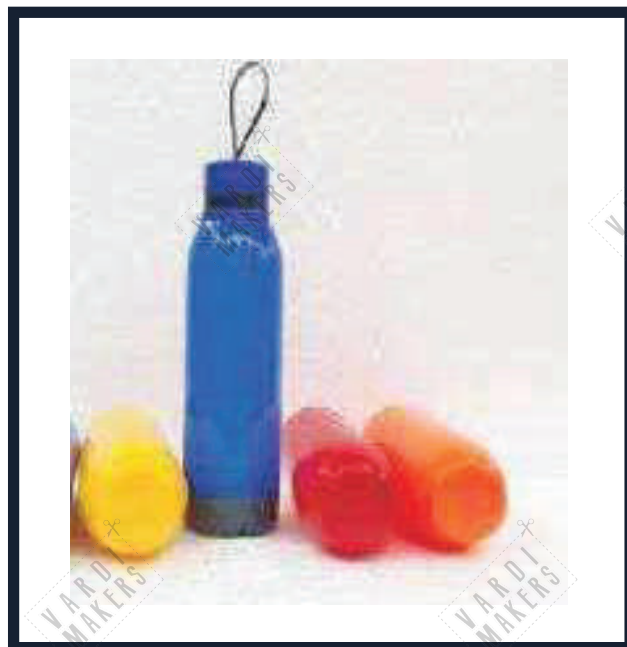

Product Code No: CW-81 D14
Product Name: PP. Inner Bottle
Cost: Rs. 150/-