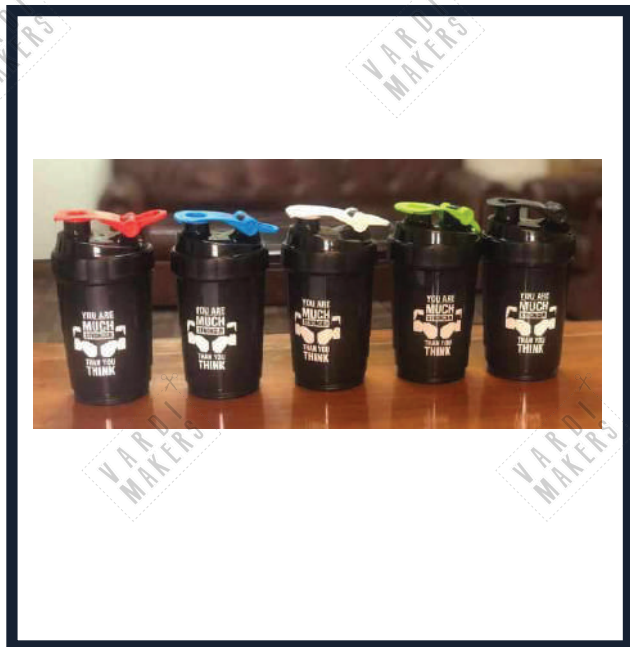

Product Code No : CW-75 RN 70
Product Name : Sipper Bottle
Cost : Rs. 110/-