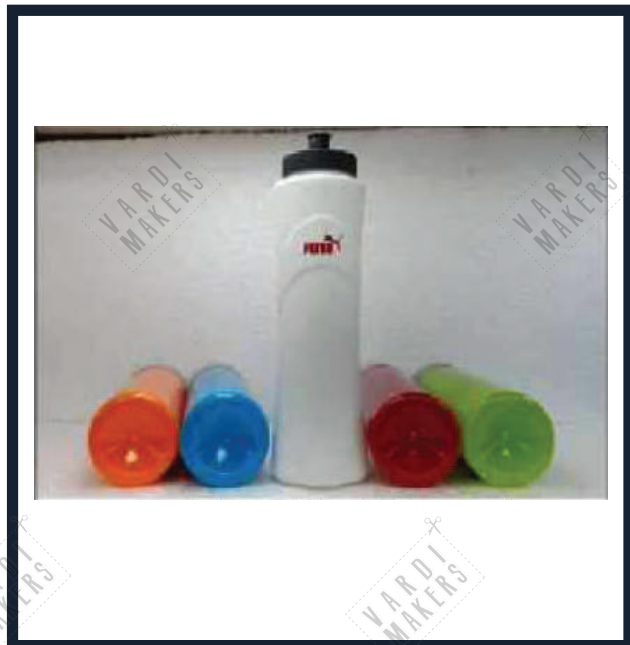

Product Code No : CW-82 SIP 17 A
Product Name : Bottle
Capacity : 1050ml
Cost : Rs. 60/-