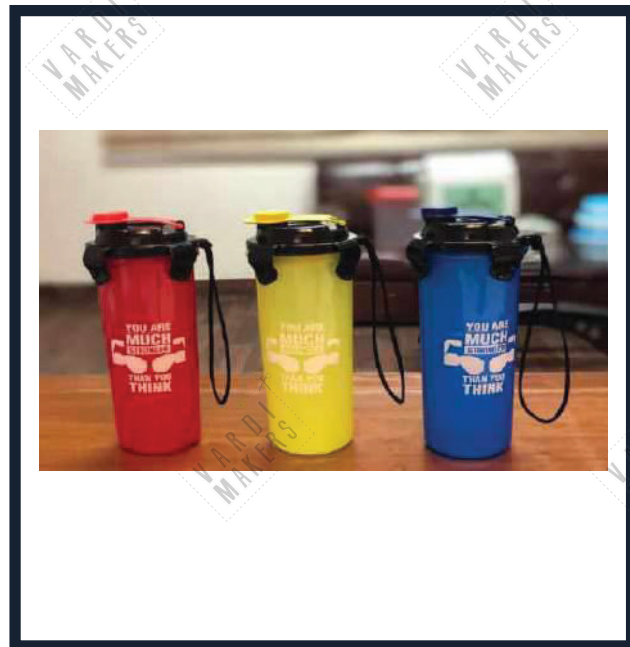

Product Code No: CW-79 RN 76
Product Name: Sipper Bottle
Capacity: 500ml
Cost: Rs. 46/-

Product Code No : CW-79 RN 78
Product Name : Sipper Bottle
Capacity : 500ml
Cost : Rs. 64/-