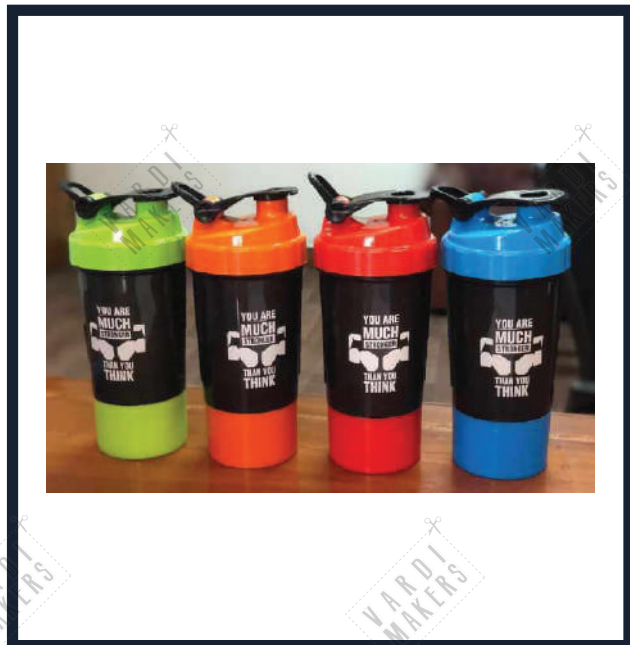

Product Code No : CW-75 RN 72
Product Name : Sipper Bottle
Cost : Rs. 150/-