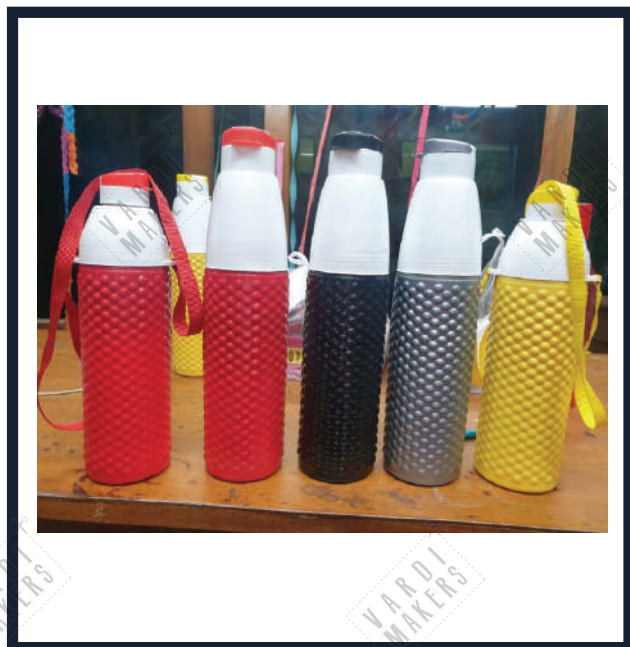

Product Code No : CW-80 RP 1
Product Name : Hot & Cold Bottle
Capacity : 900ml
Cost : Rs. 124/-