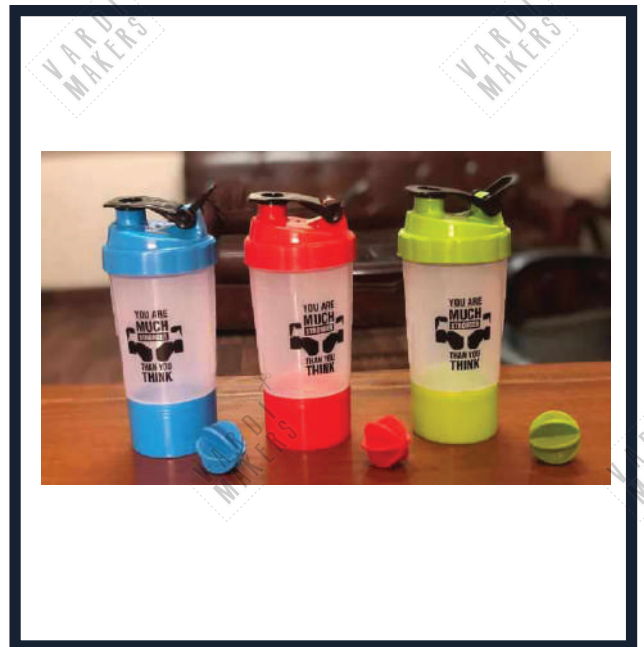

Product Code No : CW-75 RN 71
Product Name : Sipper Bottle
Cost : Rs. 150/-