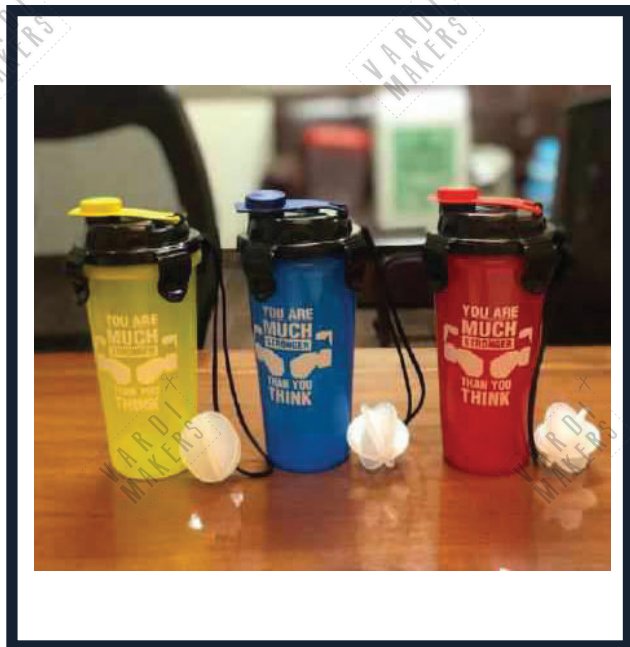

Product Code No: CW-79 RN 75
Product Name: Sipper Bottle
Capacity: 500ml
Cost: Rs. 46/-

Product Code No : CW-79 RN 77
Product Name : Sipper Bottle
Capacity : 500ml
Cost : Rs. 68/-