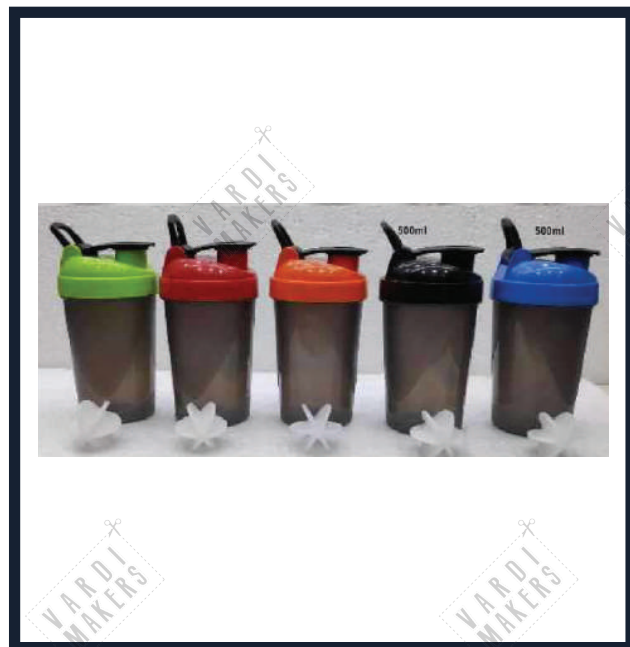

Product Code No : CW-74 Sp 33E
Product Name : Sipper Bottle
Capacity : 500ml
Cost : Rs. 110/-