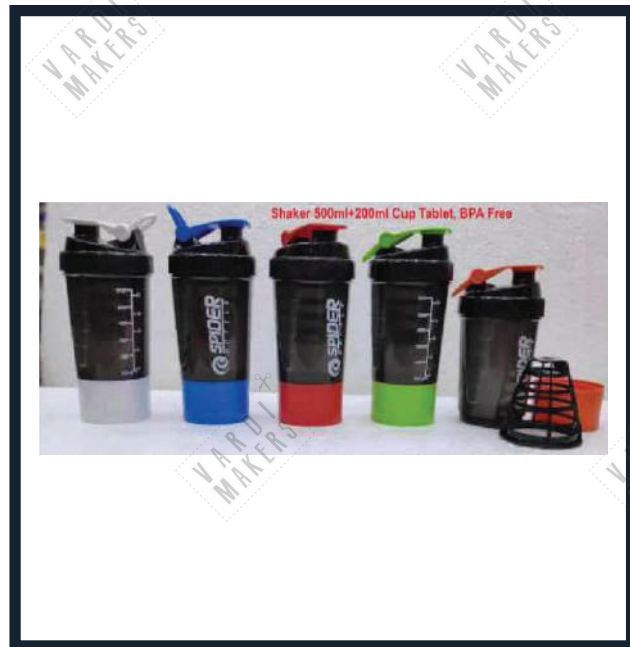

Product Code No : CW-74 Sp 34 D
Product Name : Sipper Bottle
Capacity : 500ml
Cost : Rs. 150/-