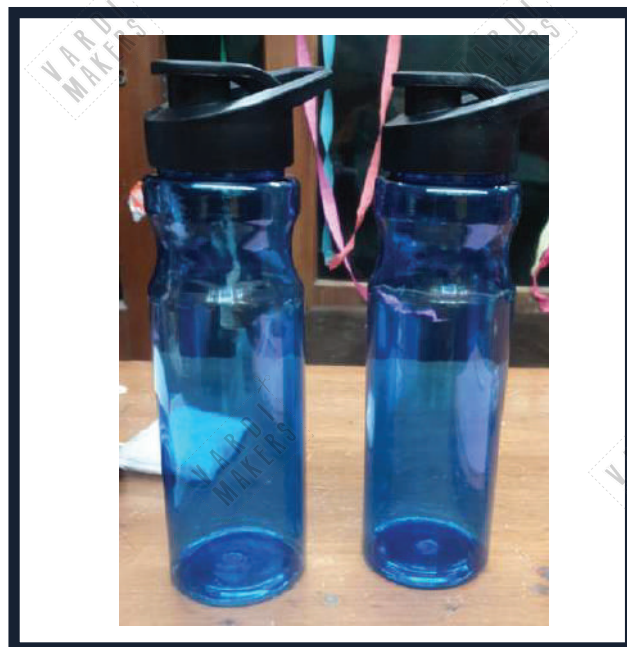

Product Code No : CW-80 RP 2
Product Name : Hot & Cold Bottle
Capacity : 900ml
Cost : Rs. 124/-

Product Code No: CW-80 RP 4
Product Name: Bottle
Capacity: 750ml
Cost: Rs. 74/-