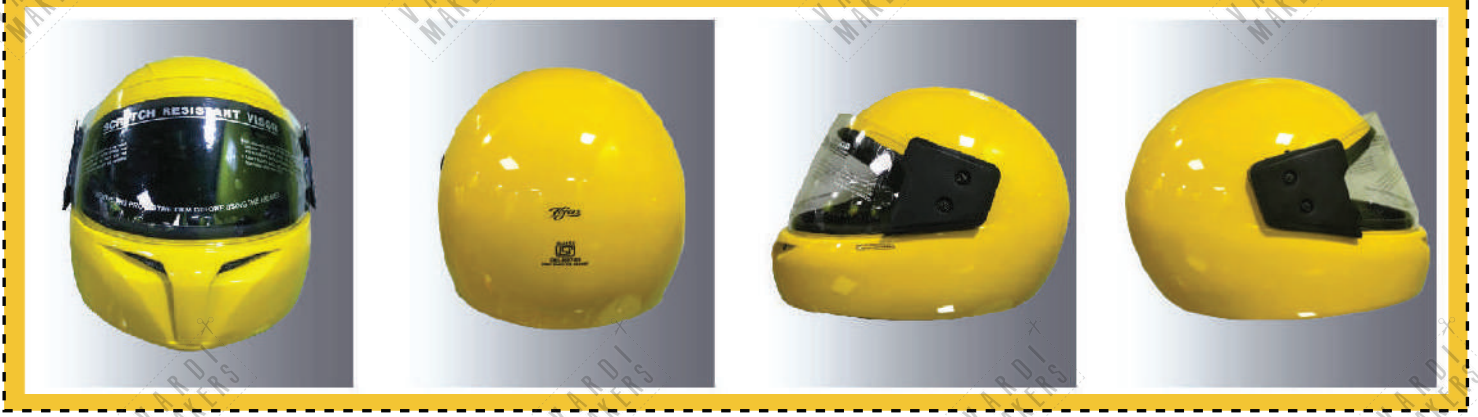

Name :	TURTLE TEJAS
Code :	TUR-21
Inner Shell :	Impact Reducing Moulded Expanded Polystrene
Outer Shell :	Non-metallic Shell
Liner Type :	Anti-allergic Lycra With Pu Foam Lamination For Extra Comfort Ex. Polyurethane
Strap :	Yes (Adjustable)
Color :	Black, Silver, Blue, D.Storm, S.Black, C.Red, Orange, Yellow, W.Red
Ideal For :	Men, Women & Boys, Girls
Cost/pc. :	Rs.1009/-