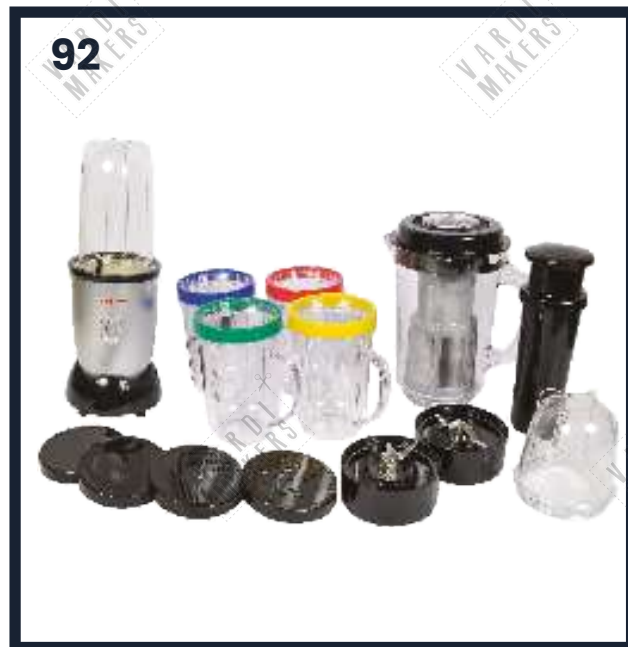

92

Product Code No : SKY-VTL-222
Product Name : Party Mixer
Watts : 300
Cost : Rs. 2599/-