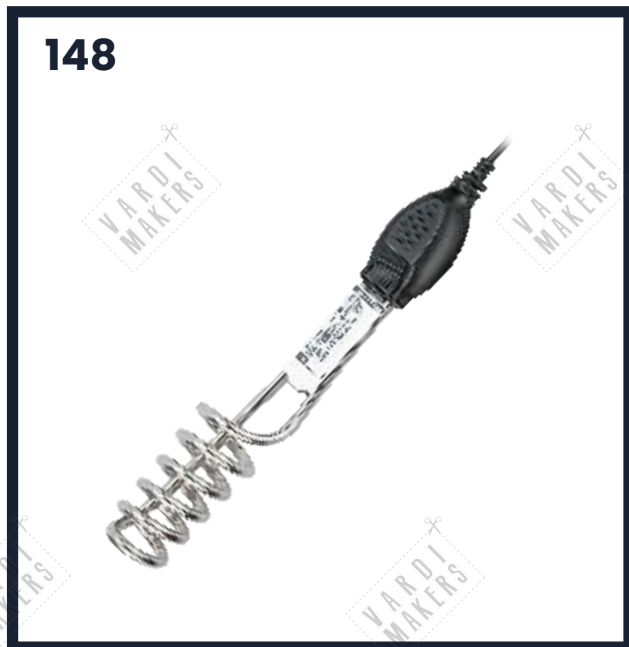

Product Code No : SKY-VTL-3300
Product Name : Immersion Water Heater
Watts : 2000
Cost : Rs. 900/-