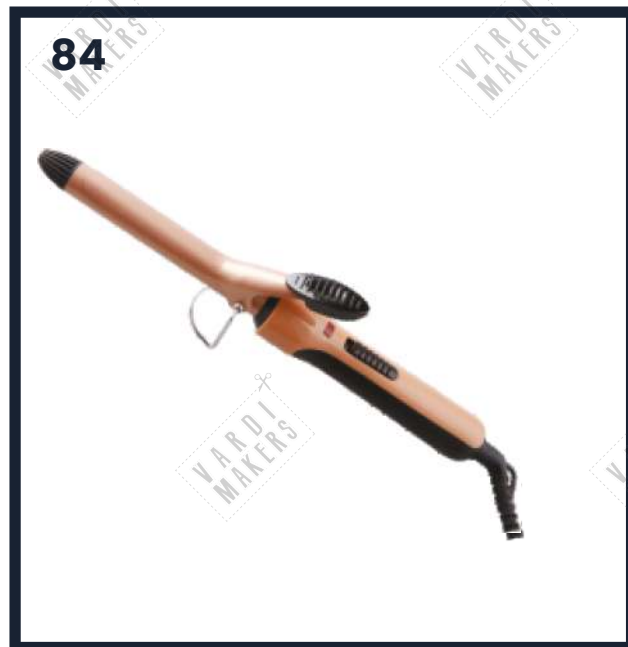

Product Code No: SKY-VTL-8282
Product Name: Conical Hair Curler
Watts: 25
Cost: Rs. 695/-